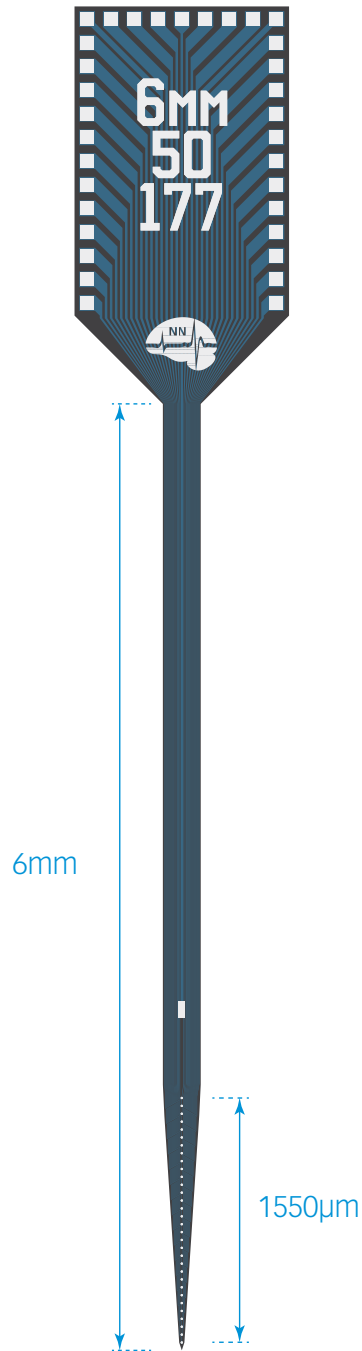

A1x32-6mm-50-177

TIP DETAIL