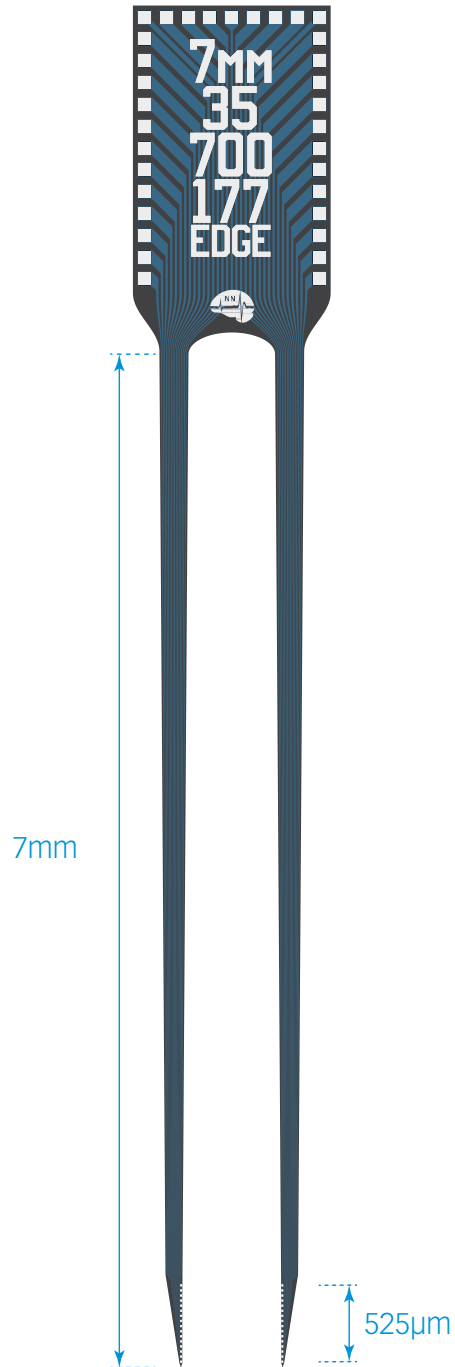

A2x16-7mm-35-700-177

TIP DETAIL