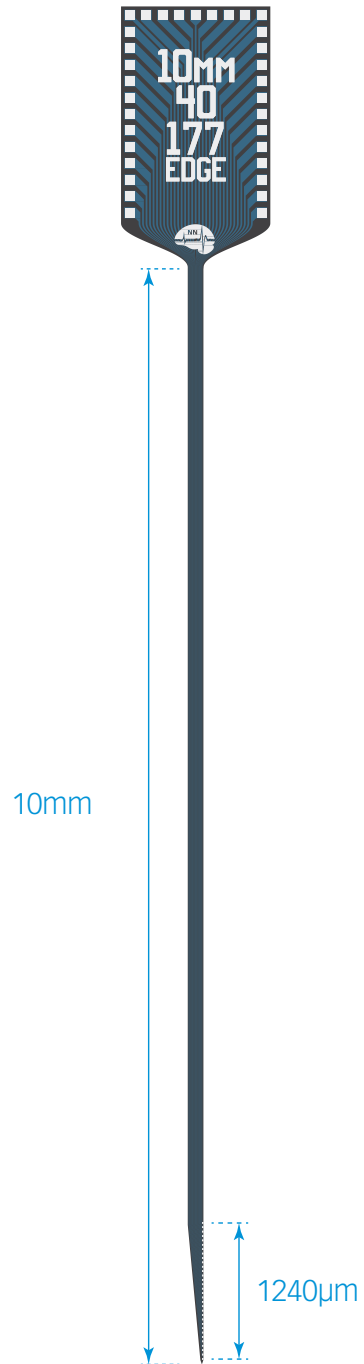

A1x32-Edge-10mm-40-177

TIP DETAIL