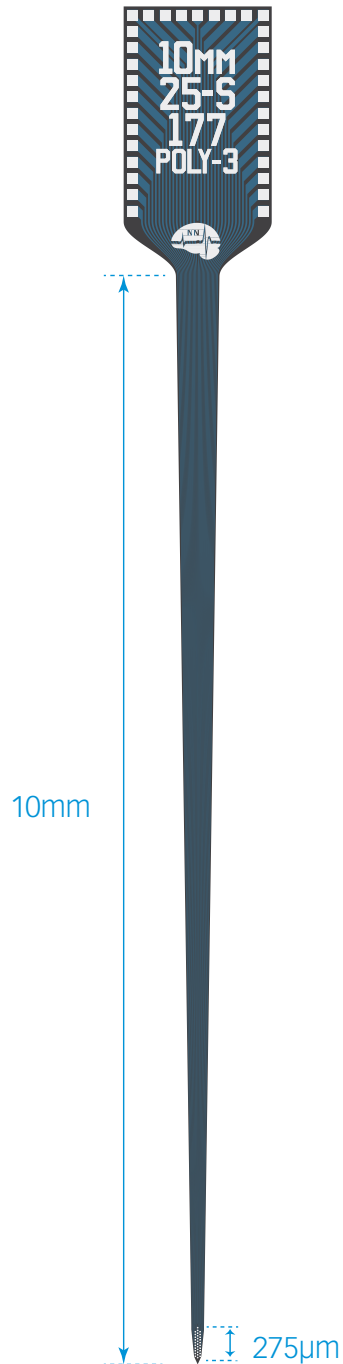

thickness

50 µm

A1x32-Poly3-10mm-25s-177

TIP DETAIL

available packages

ACUTE

A32

CHRONIC