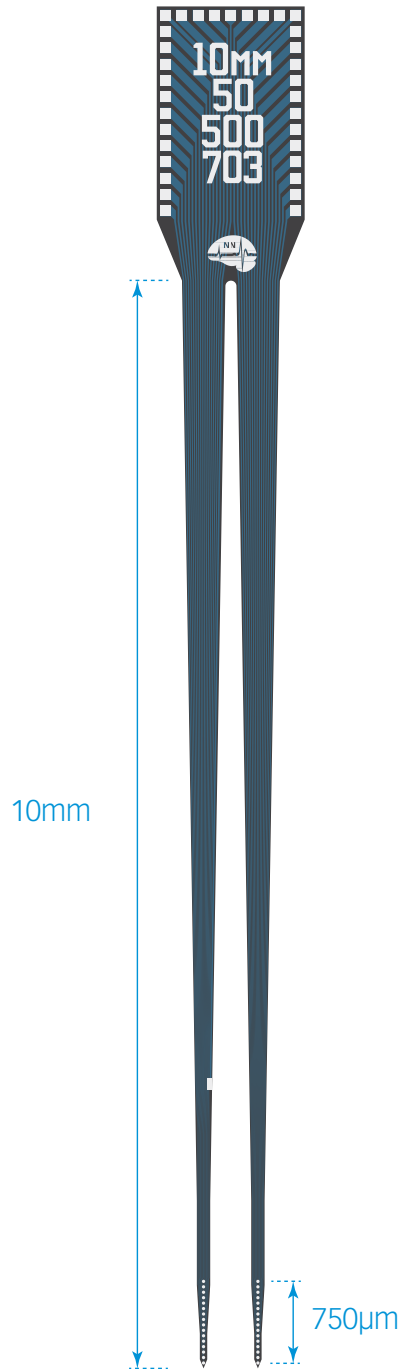

A2x16-10mm-50-500-703

TIP DETAIL