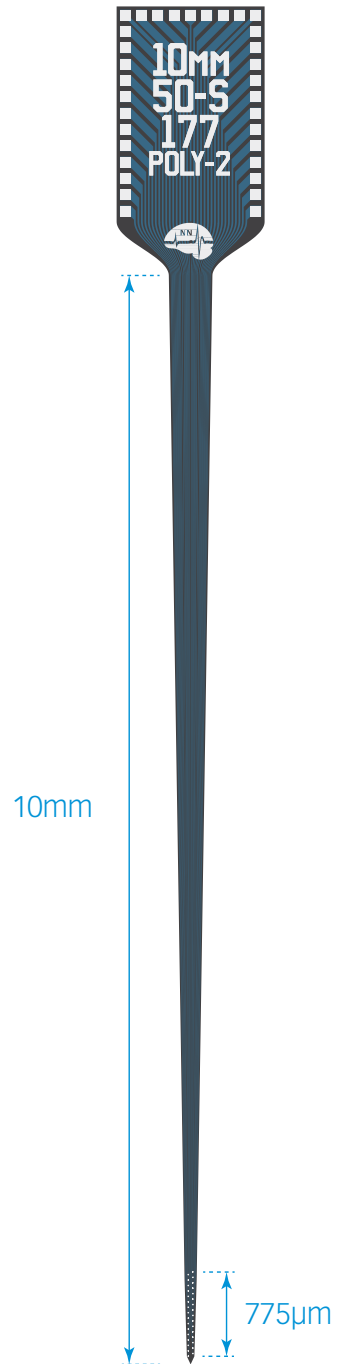

A1x32-Poly2-10mm-50s-177

TIP DETAIL