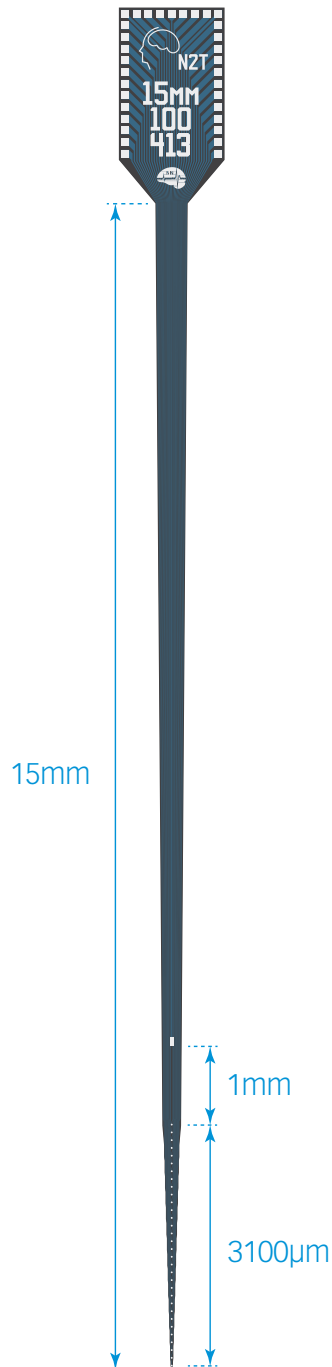

A1x32-15mm-100-413

TIP DETAIL