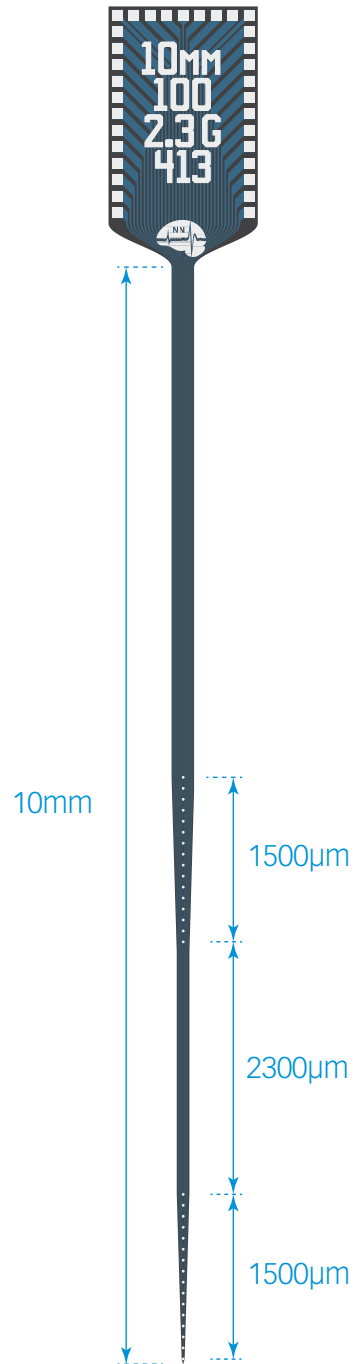

A1X32-10mm-100-2.3gap-413

TIP DETAIL