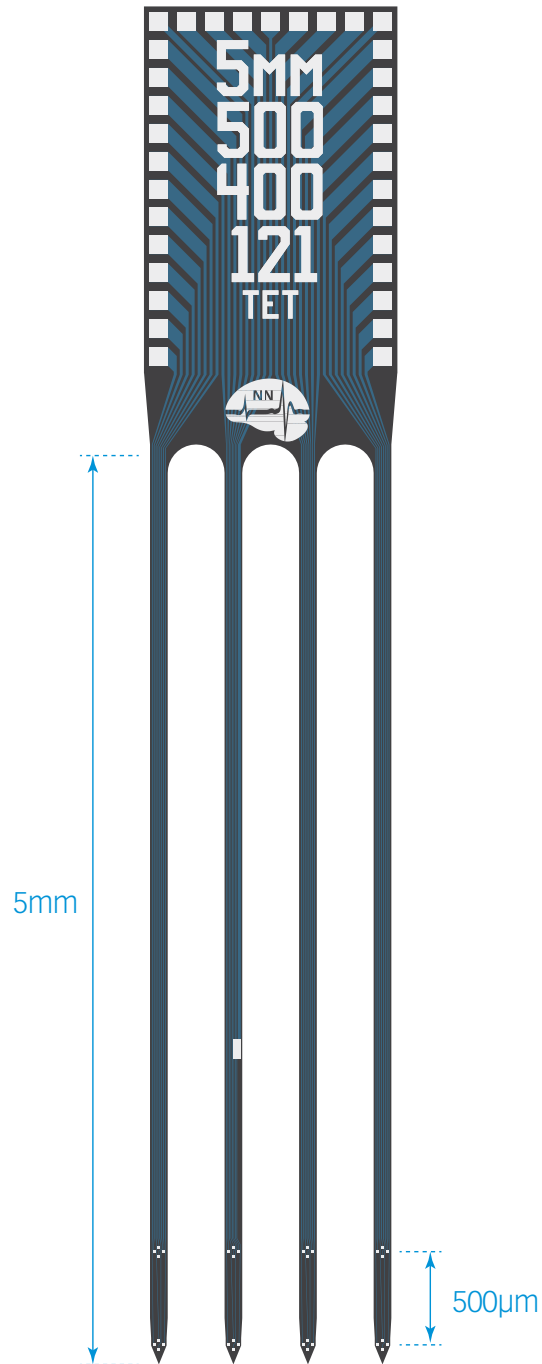

thickness

15 µm

A4x2-tet-5mm-500-400-121

TIP DETAIL

available packages

ACUTE

A32

CHRONIC