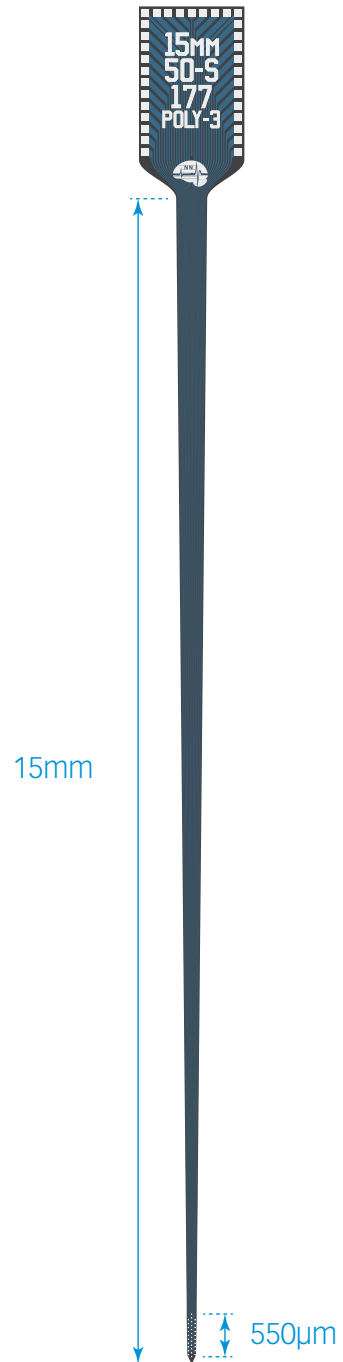

OA32LP
OA32LP_v2
OCM32LP
OH32LP (oDrive)
OXA32LP (Optogenix)
OZ32LP

MR-COMPATIBLE

MR_CM32
MR_H32_21mm
MR_HC32_21mm

thickness

50 µm

A1x32-Poly3-15mm-50s-177

TIP DETAIL

available packages