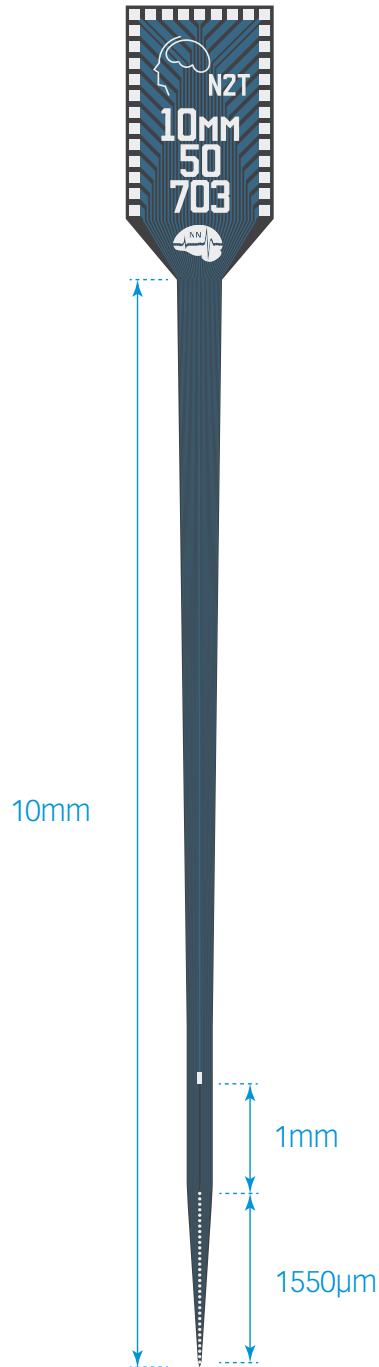

thickness

15 µm
50 µm

A1x32-10mm-50-703

TIP DETAIL

available packages

ACUTE

A32

CHRONIC