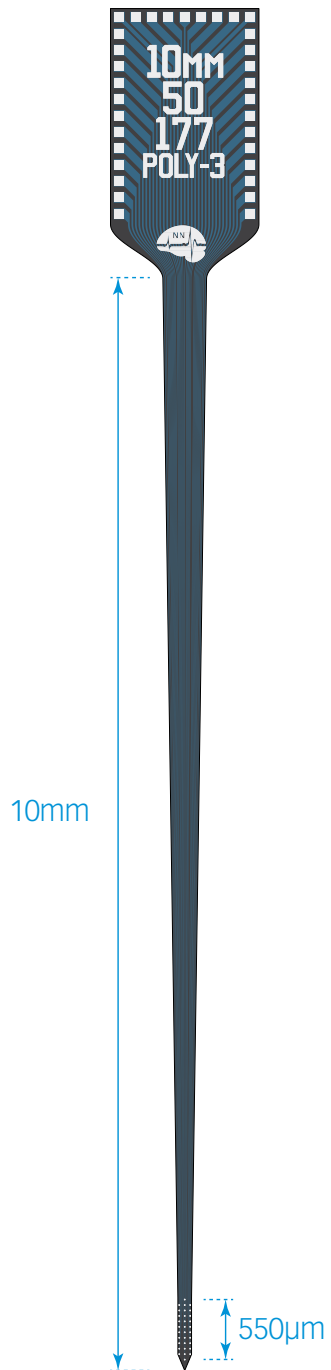

A1x32-Poly3-10mm-50-177

TIP DETAIL