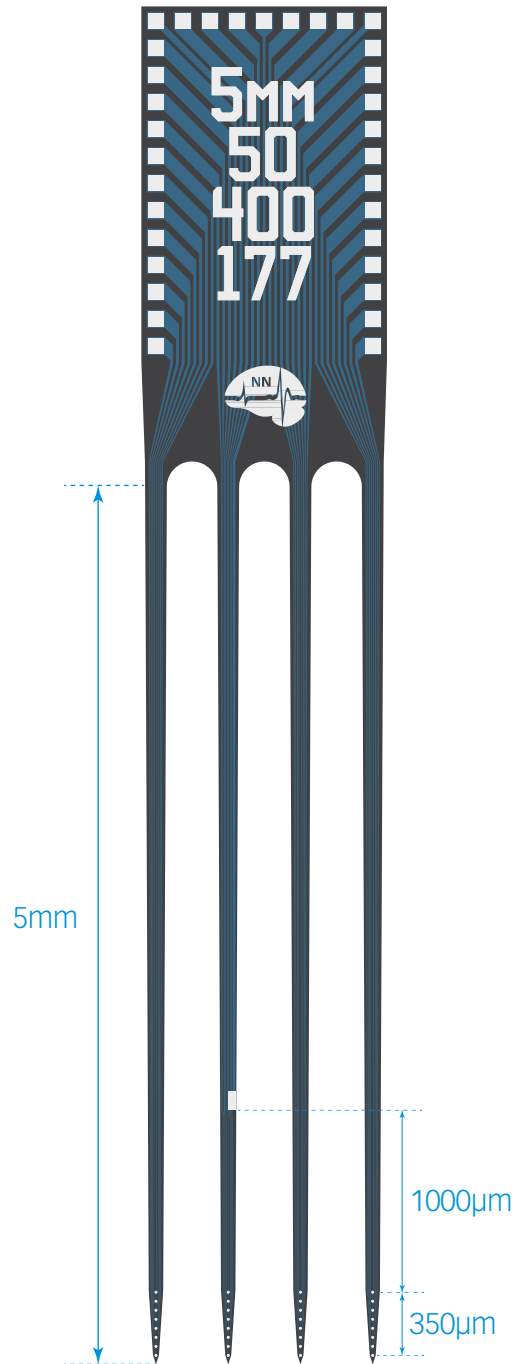

MR_CM32
MR_H32_21mm
MR_HC32_21mm

thickness

50 µm

A4x8-5mm-50-400-177

TIP DETAIL

available packages

ACUTE

A32