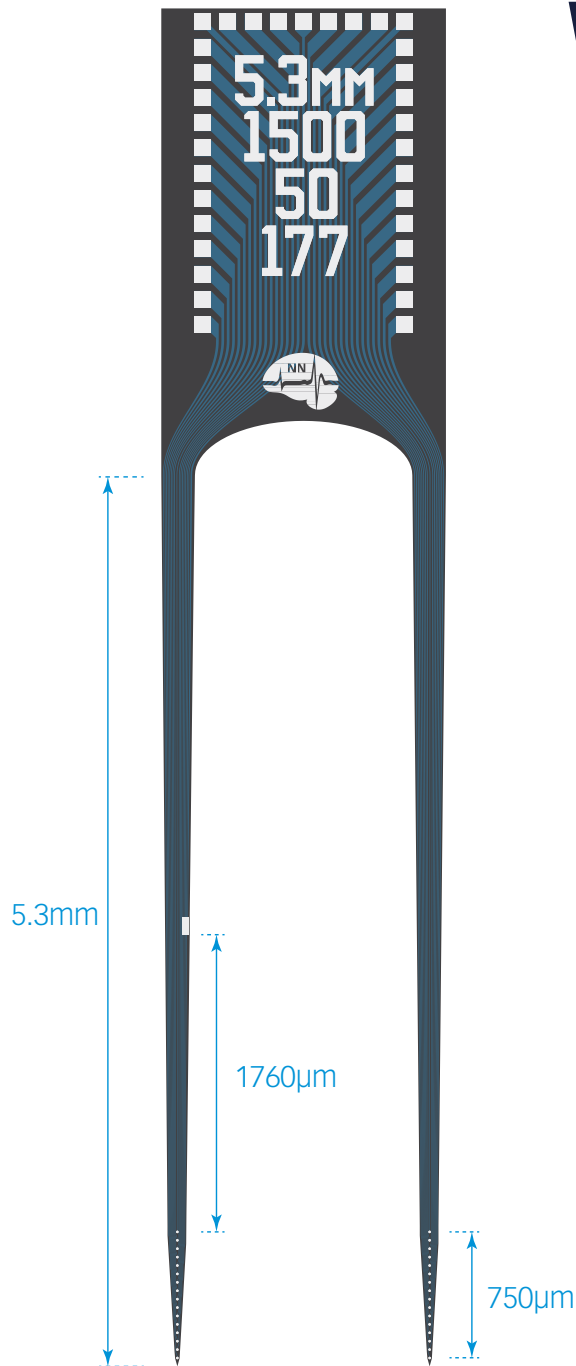

A2X16-5.3mm-50-1500-177

TIP DETAIL