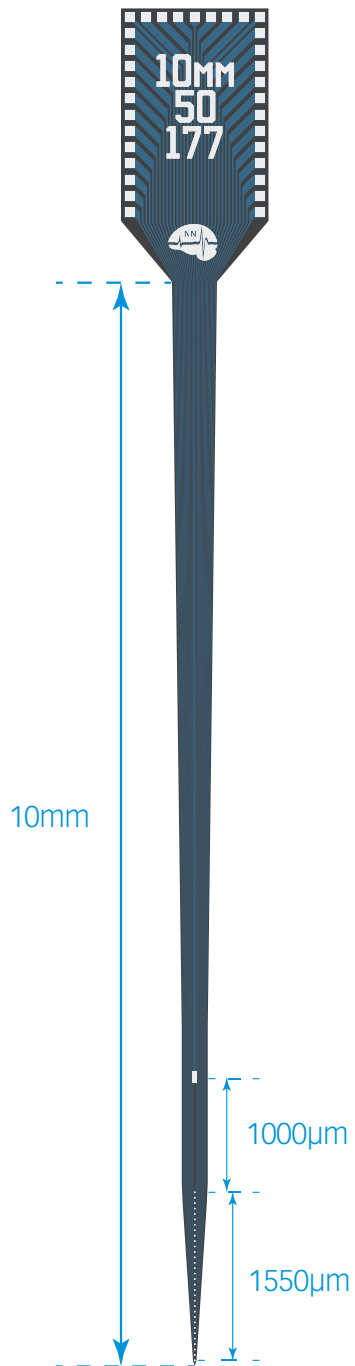

A1x32-10mm-50-177

TIP DETAIL