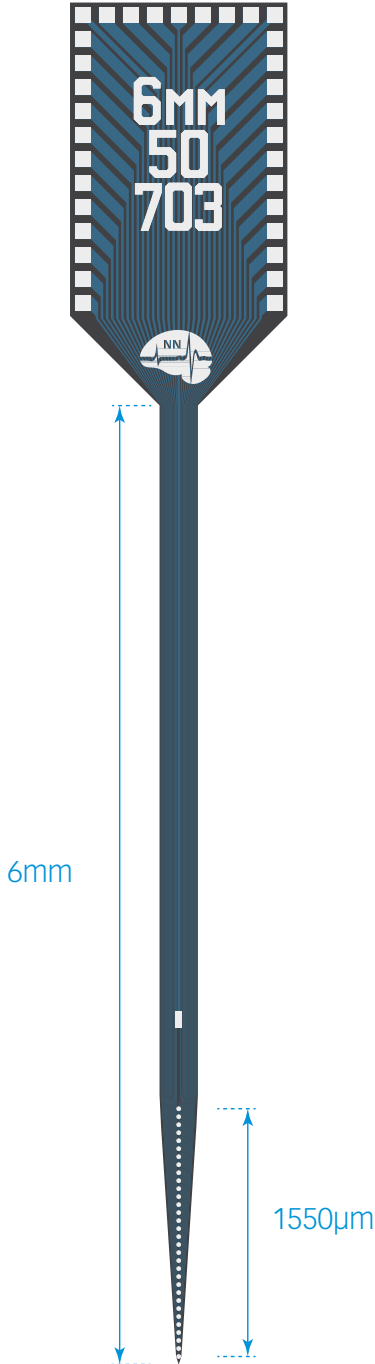

A1x32-6mm-50-703

TIP DETAIL