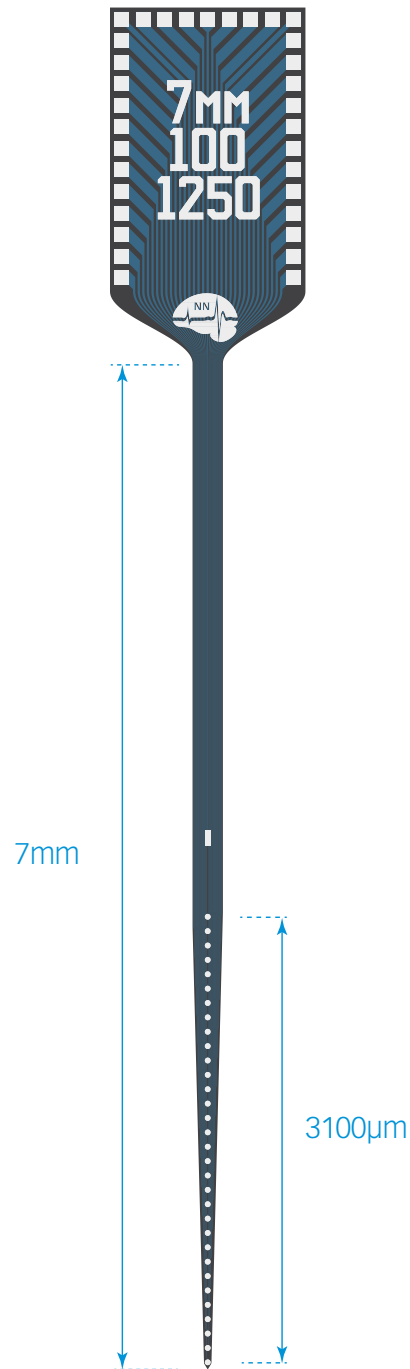

A1x32-7mm-100-1250

TIP DETAIL