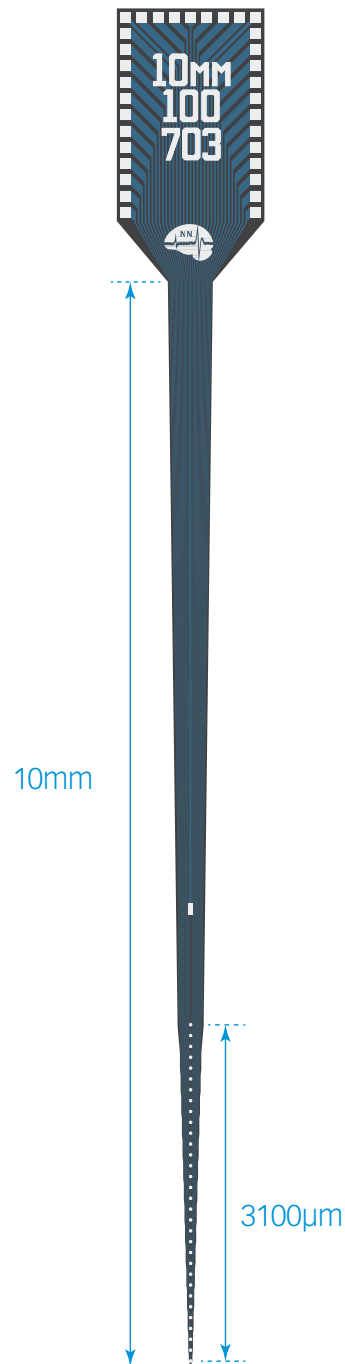

A1x32-10mm-100-703

TIP DETAIL