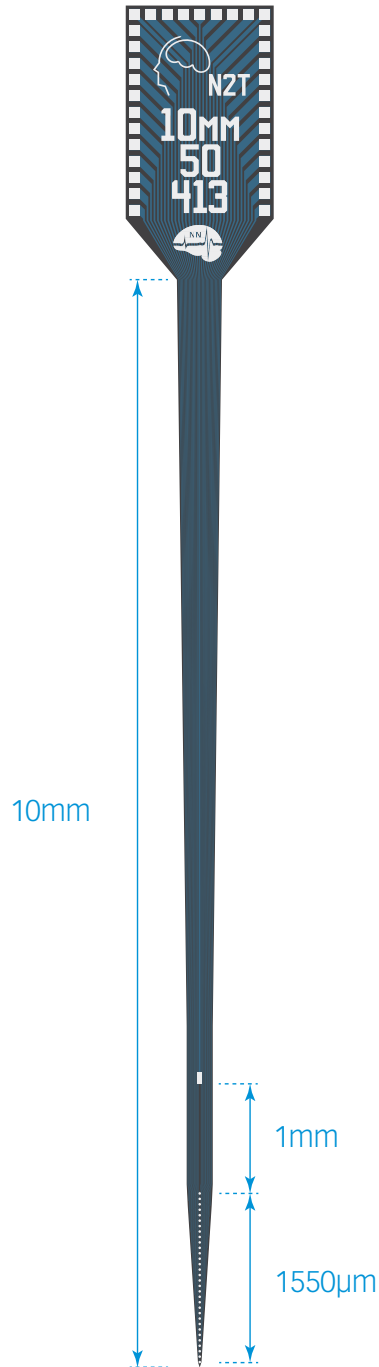

A1x32-10mm-50-413

TIP DETAIL