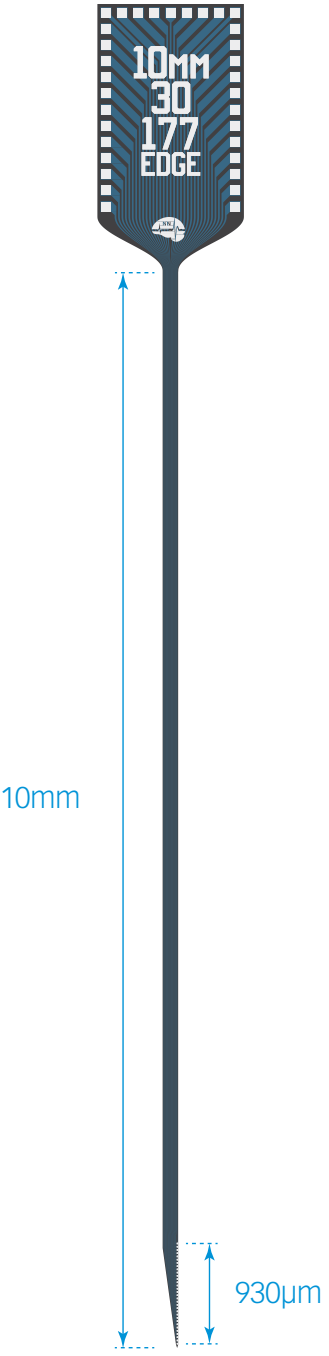

MR-COMPATIBLE

MR_CM32
MR_H32_21mm
MR_HC32_21mm

thickness

50 µm

A1x32-Edge-10mm-30-177

TIP DETAIL

available packages

ACUTE
A32