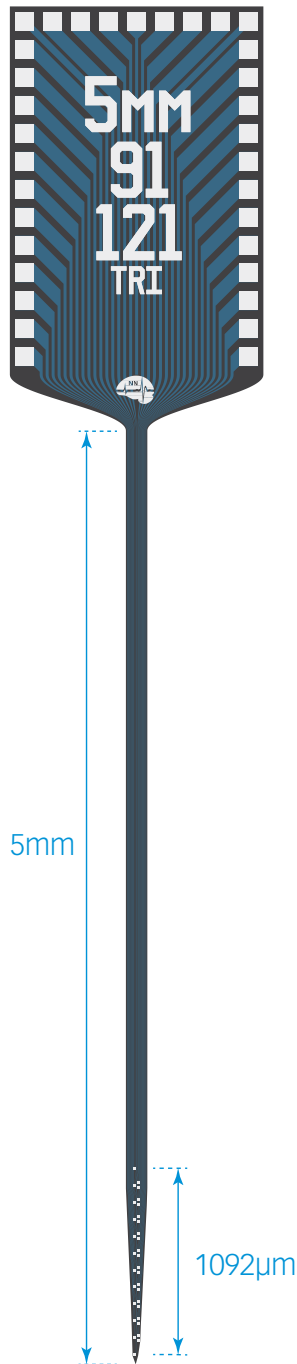

A1x32-tri-5mm-91-121

TIP DETAIL