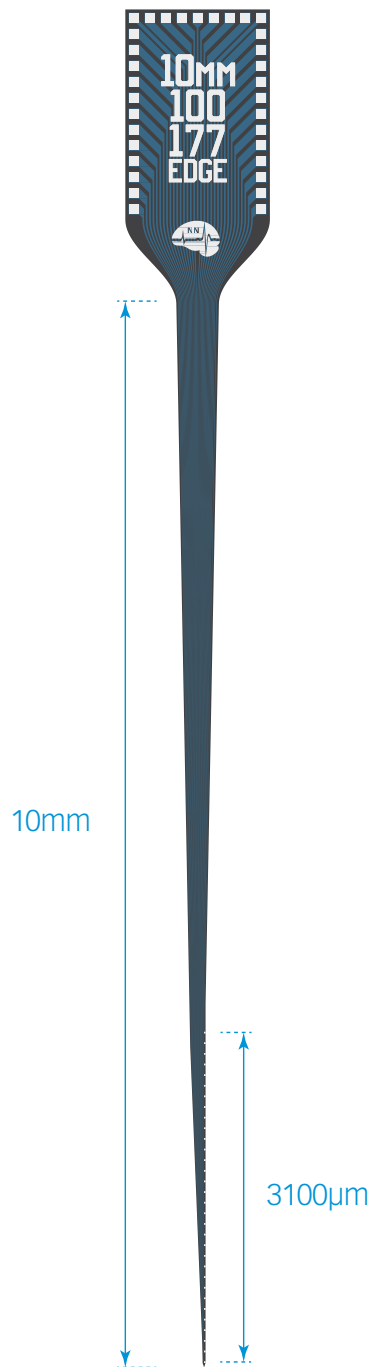

A1x32-Edge-10mm-100-177

TIP DETAIL