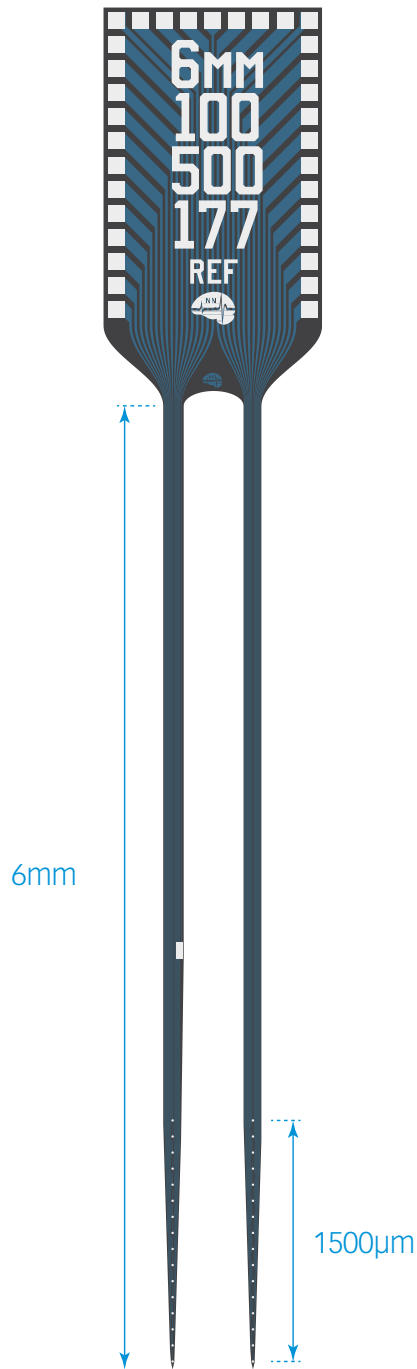

A2x16-6mm-100-500-177-ref

TIP DETAIL