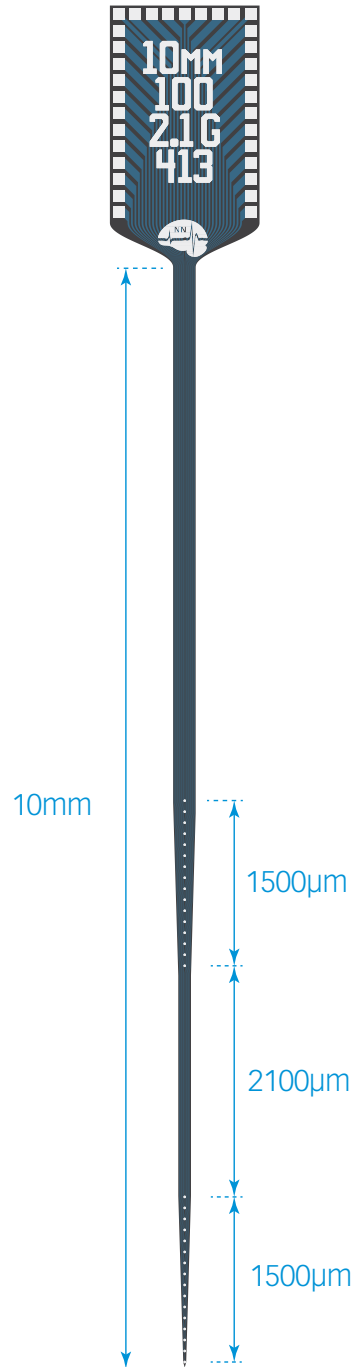

A1x32-10mm-100-2.1gap-413

TIP DETAIL