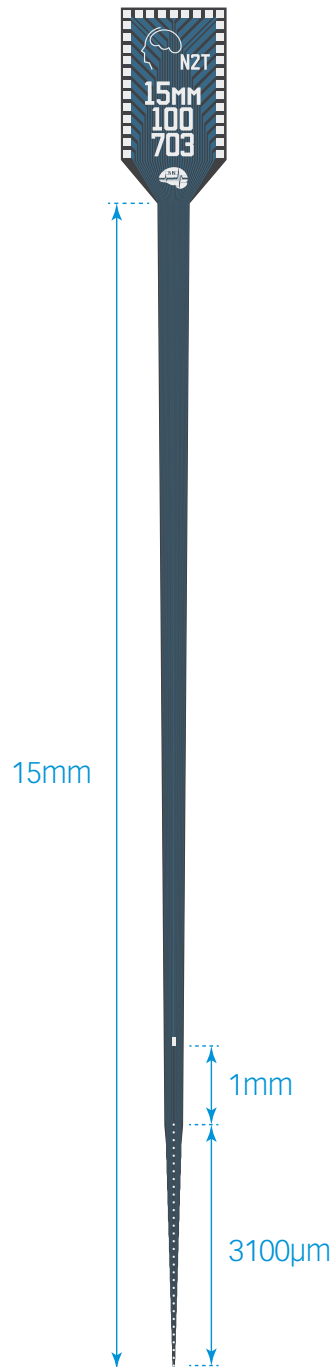

A1x32-15mm-100-703

TIP DETAIL