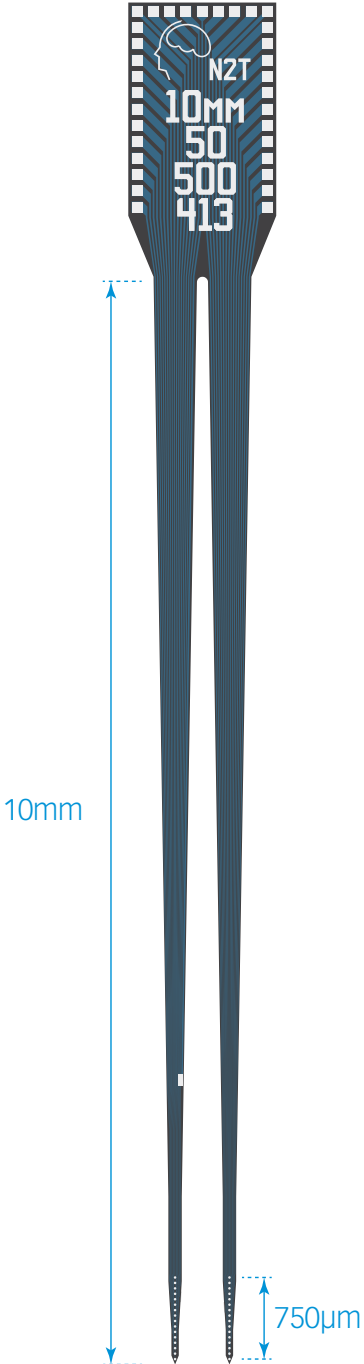

MR_CM32
MR_H32_21mm
MR_HC32_21mm

thickness

50 µm

A2x16-10mm-50-500-413

TIP DETAIL

available packages

ACUTE
A32

CHRONIC
CM32
H32_21mm
HC32_21mm
HZ32_21mm
Z32
X3-32
X3-H32_21mm