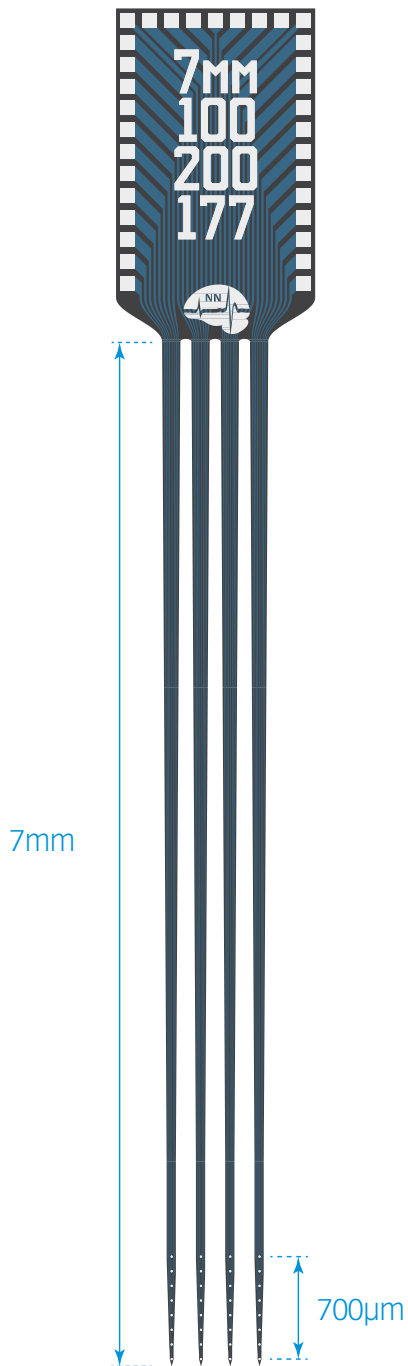

thickness

15 µm

A4x8-7mm-100-200-177

TIP DETAIL

available packages

ACUTE

A32

CHRONIC