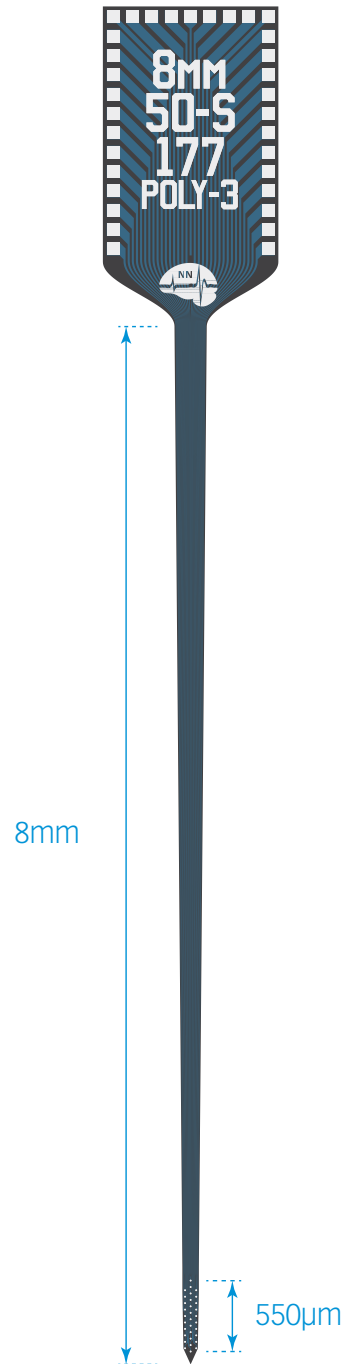

A1x32-Poly3-8mm-50s-177

TIP DETAIL