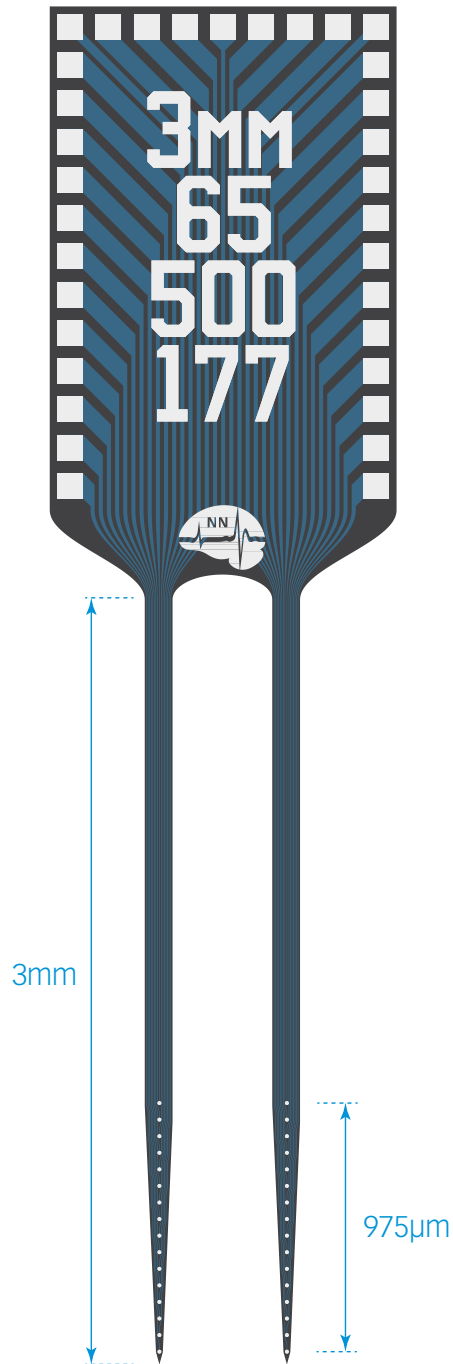

A2x16-3mm-65-500-177

TIP DETAIL