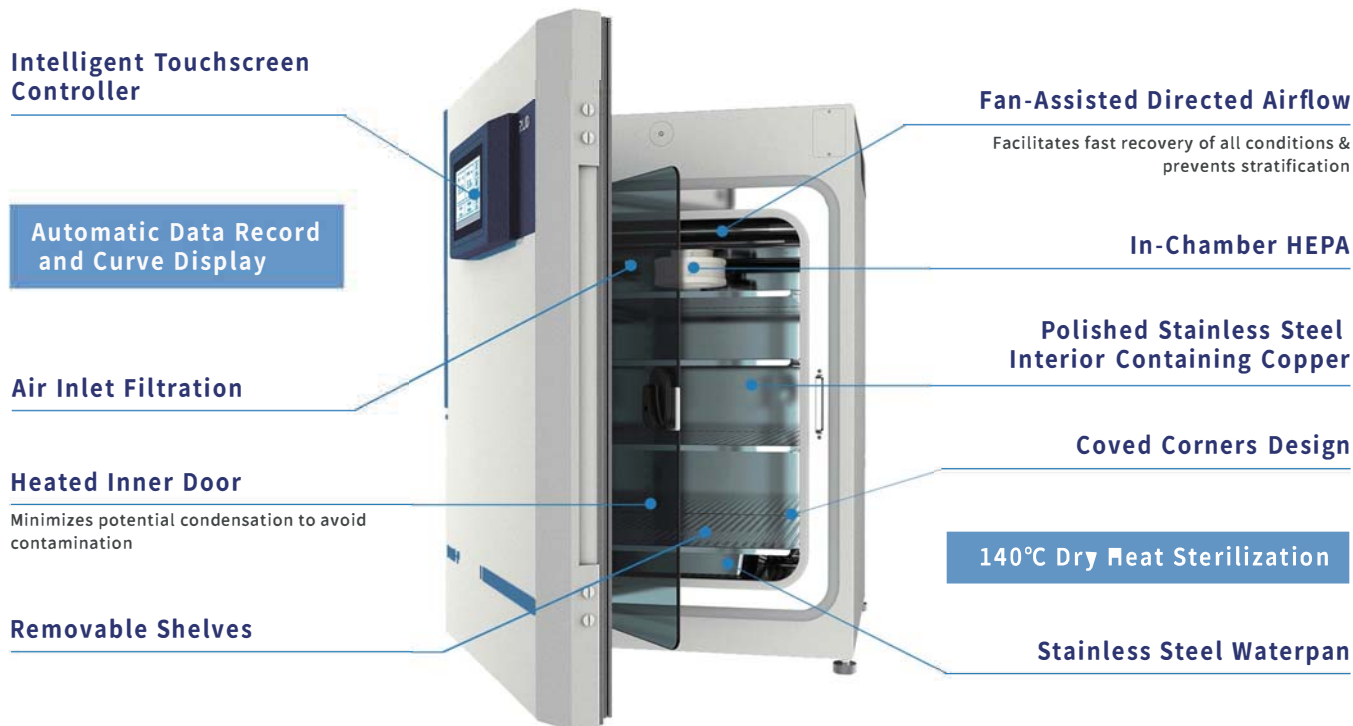

RWD

**Provide A More Suitable
Environment for Your Cells**

D180-P Air Jacket CO₂ Incubator

D180-P Air Jacket Carbon Dioxide Incubator

Purity

High Efficient Sterilization by 140°C Dry Heat
In-chamber HEPA to Filter the Microorganism
Interior Containing Copper to Prevent Bacteria Growth

Intelligence

Sensitive Heat -resistant IR Sensor Free from Calibration
7-inch Touchscreen Controller for Real-time Display
Automatic Data Record of 7 Days and Curve Display

Stability

Six - side Air Jacket Heating System Ensures Fast Heating
Easy to Remove Waterpan Maintains High Humidity
Accurate IR Sensor Monitors the CO₂ Conc. Changes

Safety

Monitoring of the Outer & Inner doors , Over-Time Alarm
Monitoring of CO₂ Intake Pressure, Low Conc. Alarm
Monitoring of Status in the Incubator, Abnormal Alarm

Technical Parameters

Temperature	Control & Range	$\pm 0.1^{\circ}\text{C}$, 5°C above ambient to 50°C
	Heating Method	Air jacket
	Uniformity	$\pm 0.3^{\circ}\text{C}$ @ 37°C
	Alarm Setting	$\pm 5^{\circ}\text{C}$
	Sensor	Platinum thermistor
	Controller	PID
	Readability & Setability	0.1°C
	Sterilization Method	140°C dry heat sterilization
CO₂ Concentration	Control & Range	Better than $\pm 0.1\%$; 0-20%
	Sensor	Heat-resistant infrared (IR) sensor
	Inlet Pressure	1.0 bar (recommended)
	Uniformity	$\pm 0.3\%$
	Readability & Setability	0.10%
	Alarm Setting	$\pm 1\%$
Humidity	Humidity Pan Volume	~ 3.8 L
	Display	1% RH
Shelves	Dimensions	47.0×47.0 cm
	Surface Area (Standard & Max)	214.6 cm ² ; 220.7 cm ²
	Number (Standard & Max)	3 ; 16
Size & Weight	Interior Volume	175 L
	Interior Dimensions	51.0 (W) \times 54.7 (D) \times 67.5 (H) cm
	Exterior Dimensions	66.0 (W) \times 67.0 (D) \times 97.0 (H) cm
	Net Weight	110 kg (242.5 lbs)